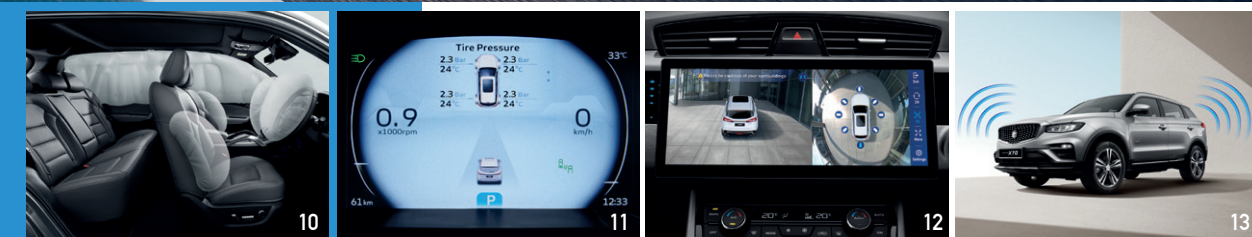

- 10 6 SRS Airbags
- 11 Tyre Pressure Monitoring System (TPMS)
- 12 360 Camera with 3D Display
- 13 Walk Away Auto Lock