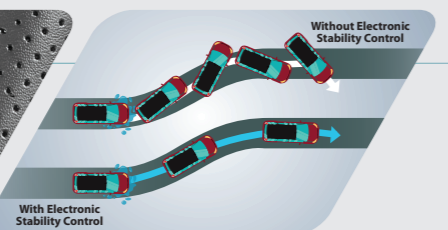

16" Alloy Wheels

Electric Folding Door Mirrors

Side Skirting

Rear Spoiler with Black Rear Garnish

EXHILARATING PERFORMANCE

With an EXORA, it's the turbocharged engine that really gives you a more responsive drive. Not only does it give a more powerful drive but brings out the handling performance as well.

1.6L Turbo Engine

Front SRS Airbags

Cruise Control

Electronic Stability Control

Reverse Camera

Rear Parking Sensors

Emergency Stop Signal

EXCEPTIONAL INTELLIGENCE

Stay connected with EXORA Infotainment Head Unit that makes it the 1st talking MPV in Malaysia.

7" Touchscreen Monitor

Voice Command

Online Navigation

Online Music Streaming

Online Weather Forecast

Smartphone Connectivity